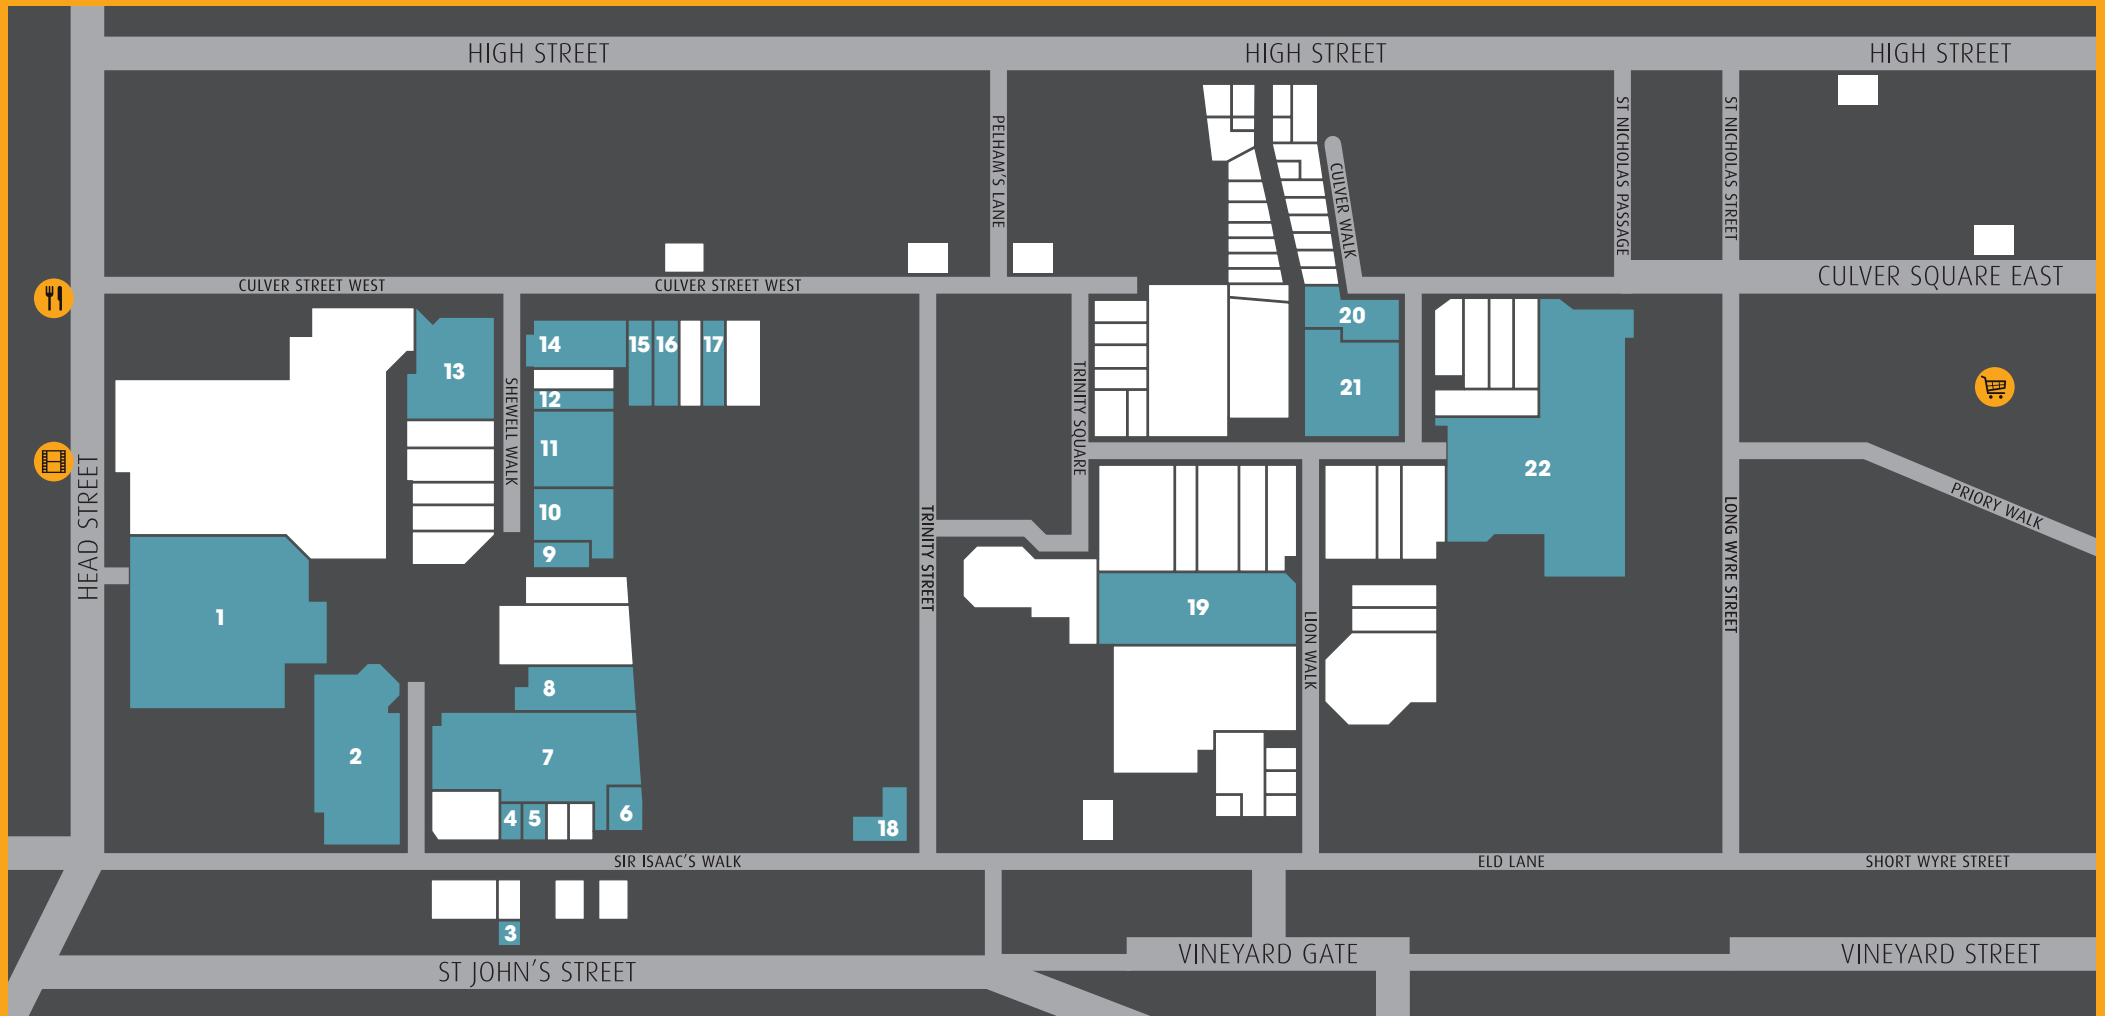

• SHOPPING COLCHESTER •

For more information please visit

When you have finished with this guide, please hand it back to us and we will make sure it is recycled. Please don't litter!

- | | | | |
|------------------------|--------------------------|------------------------------|--------------|
| 1. H&M | 7. TK Maxx | 13. Accessorize (in Monsoon) | 19. New Look |
| 2. HMV | 8. Costa Coffee (Culver) | 14. JD Sports | 20. Game |
| 3. Pitman Training | 9. The Fragrance Shop | 15. Hotel Chocolat | 21. Topshop |
| 4. Subway | 10. Schuh | 16. Flying Tiger | 22. Primark |
| 5. Jasmine Accessories | 11. Superdry | 17. Ann Summers | |
| 6. Attitude Inc | 12. Pandora | 18. Baccus | |