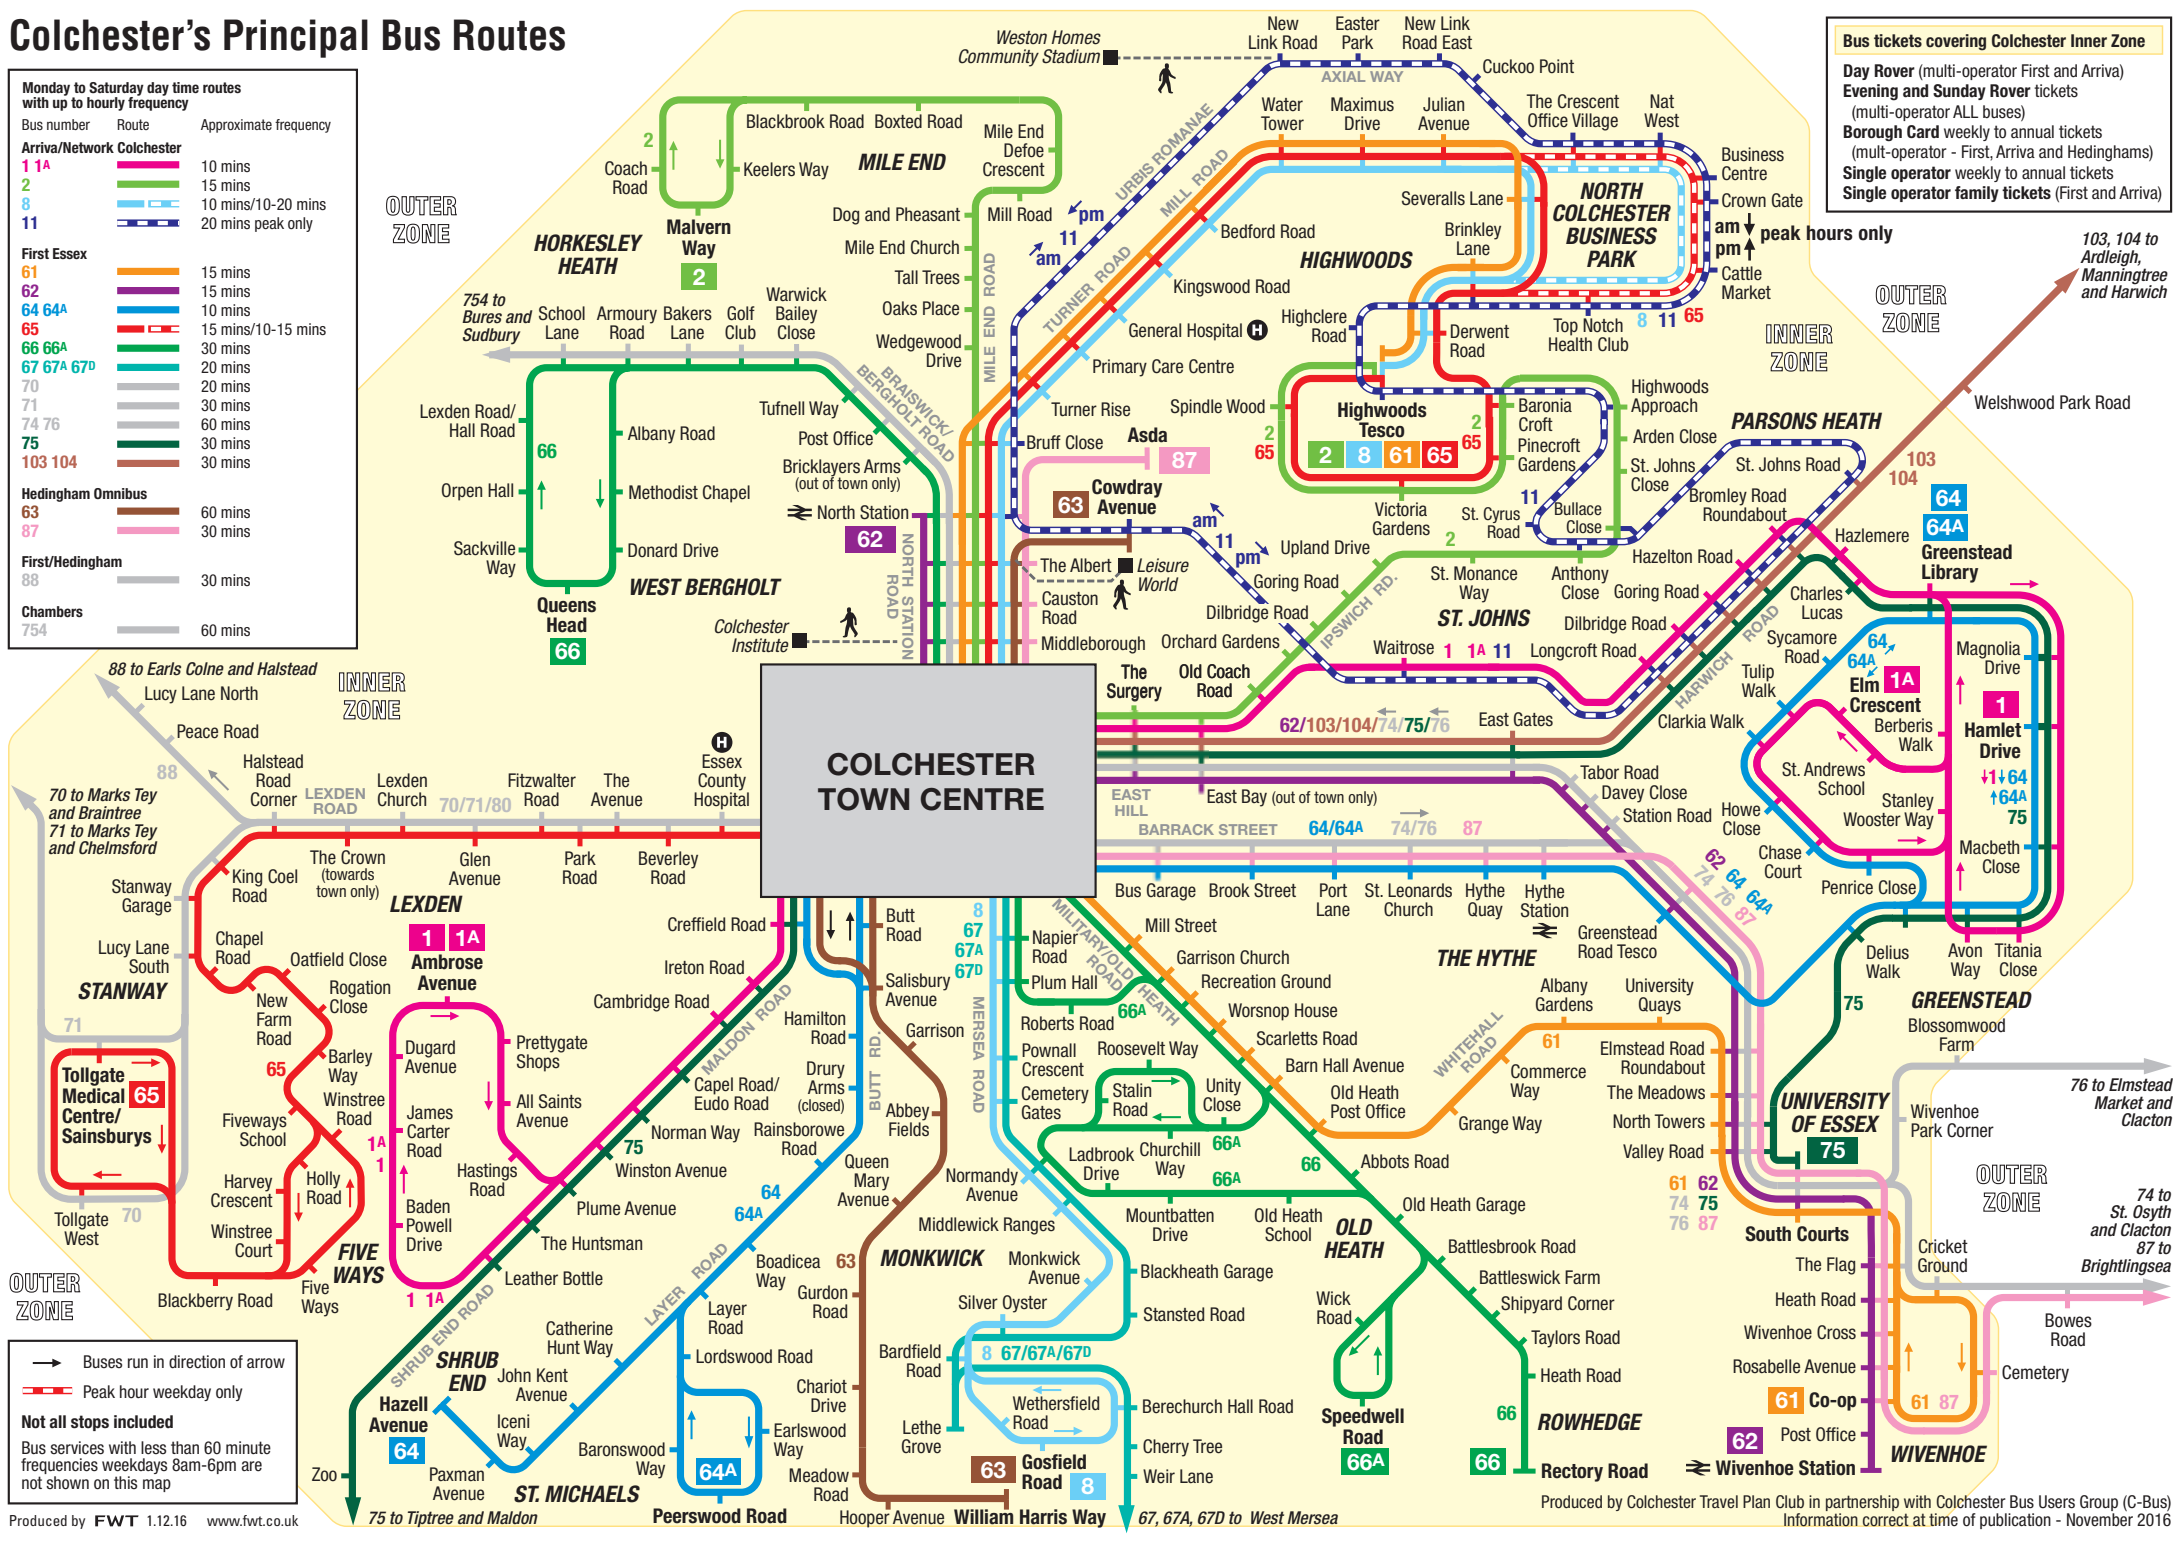

# Colchester's Principal Bus Routes

**Monday to Saturday day time routes with up to hourly frequency**

Bus number	Route	Approximate frequency
<b>Arriva/Network Colchester</b>		
1 1A		10 mins
2		15 mins
8		10 mins/10-20 mins
11		20 mins peak only
<b>First Essex</b>		
61		15 mins
62		15 mins
64 64A		10 mins
65		15 mins/10-15 mins
66 66A		30 mins
67 67A 67D		20 mins
70		20 mins
71		30 mins
74 76		60 mins
75		30 mins
103 104		30 mins
<b>Hedingham Omnibus</b>		
63		60 mins
87		30 mins
<b>First/Hedingham</b>		
88		30 mins
<b>Chambers</b>		
754		60 mins

**Bus tickets covering Colchester Inner Zone**

**Day Rover** (multi-operator First and Arriva)

**Evening and Sunday Rover** tickets (multi-operator ALL buses)

**Borough Card** weekly to annual tickets (multi-operator - First, Arriva and Hedinghams)

**Single operator** weekly to annual tickets

**Single operator family** tickets (First and Arriva)

→ Buses run in direction of arrow

--- Peak hour weekday only

**Not all stops included**

Bus services with less than 60 minute frequencies weekdays 8am-6pm are not shown on this map